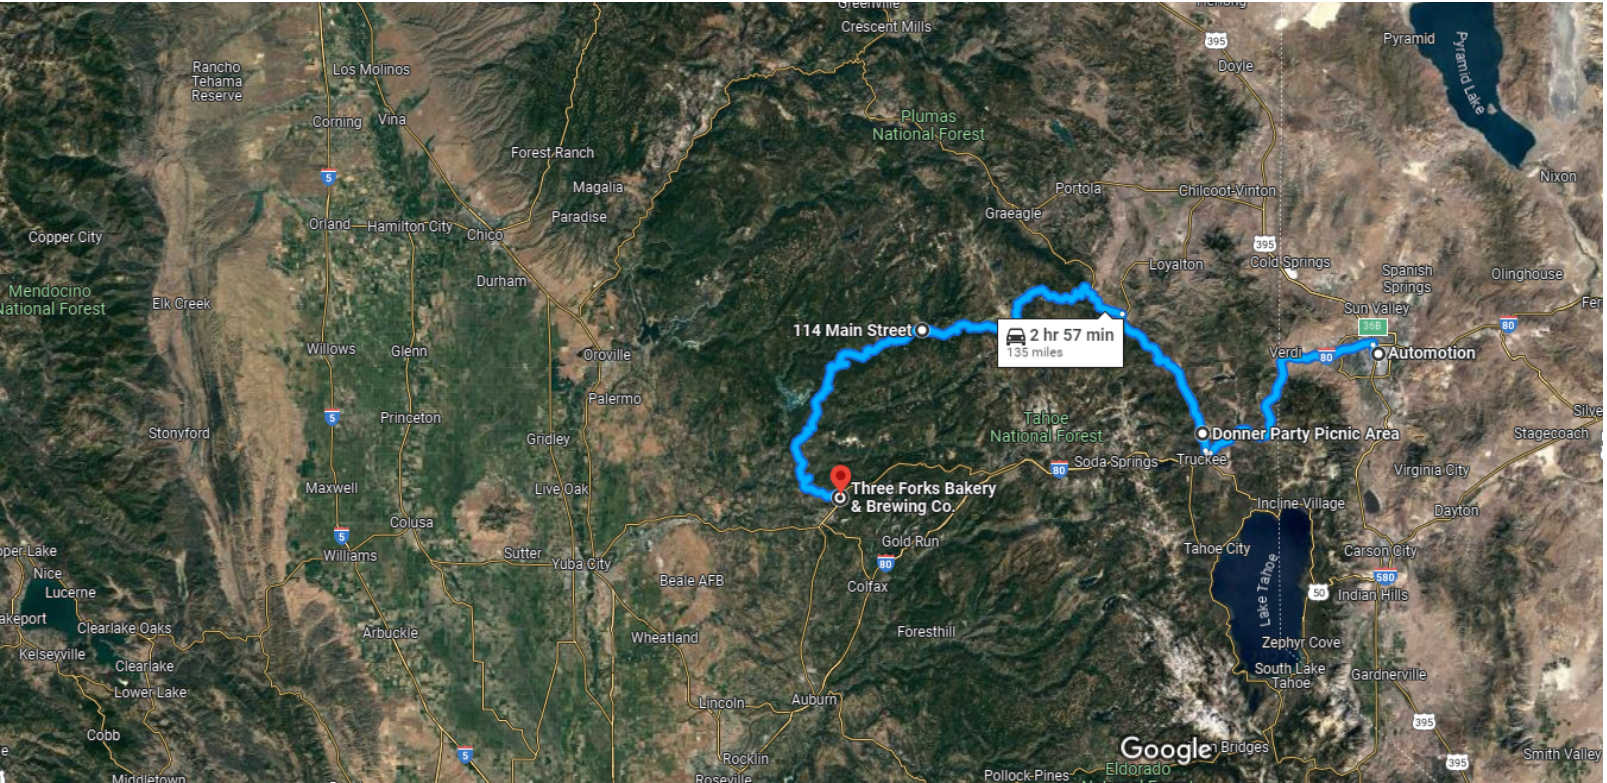

8am meetup at Automotion, depart by 8:30am!
9:30am - Truckee meetup at Donner Party Picnic Park
11:00am - Downieville stop at 114 Main St
Noon - optional lunch at Three Forks Brewery & Bakery Nevada City

Imagery ©2023 TerraMetrics, Map data ©2023 Google 10 mi

Automotion
225 Telegraph St, Reno, NV 89502

Get on I-580 N from Greg St and Mill St

- ↑ 1. Head east toward Telegraph St
_____ 2 min (0.7 mi)
- ↶ 2. Turn left at the 1st cross street onto Telegraph St
_____ 121 ft
- ↶ 3. Turn left onto Greg St
_____ 230 ft
- ↷ 4. Turn right onto Mill St
_____ 0.2 mi
- ↶ 5. Turn left to merge onto I-580 N
_____ 0.2 mi
- _____ 0.1 mi

Follow I-80 W to CA-89 N in Truckee. Take exit 188 from I-80 W

- ↶ 6. Merge onto I-580 N
_____ 33 min (33.3 mi)
- ↷ 7. Take exit 36B to merge onto I-80 W toward Sacramento/Reno W
_____ 1.2 mi
- [i Entering California](#)
_____ 31.7 mi
- ↷ 8. Take exit 188 for CA-89/CA-267 toward Sierraville/Lake Tahoe
_____ 0.4 mi

40 min (36.8 mi)

Donner Party Picnic Area
CA-89, Truckee, CA 96161

- ↑ 14. Head northwest
_____ 108 ft
- ← 15. Turn left at the 1st cross street toward CA-89 N
_____ 236 ft
- 16. Turn right at the 1st cross street onto CA-89 N
_____ 20.3 mi
- ← 17. Turn left onto CA-49 S/CA-89 N/S Lincoln St/W Main St (signs for Quincy/Down Eville)
[i Continue to follow CA-49 S](#)
[i Destination will be on the left](#)
_____ 35.3 mi